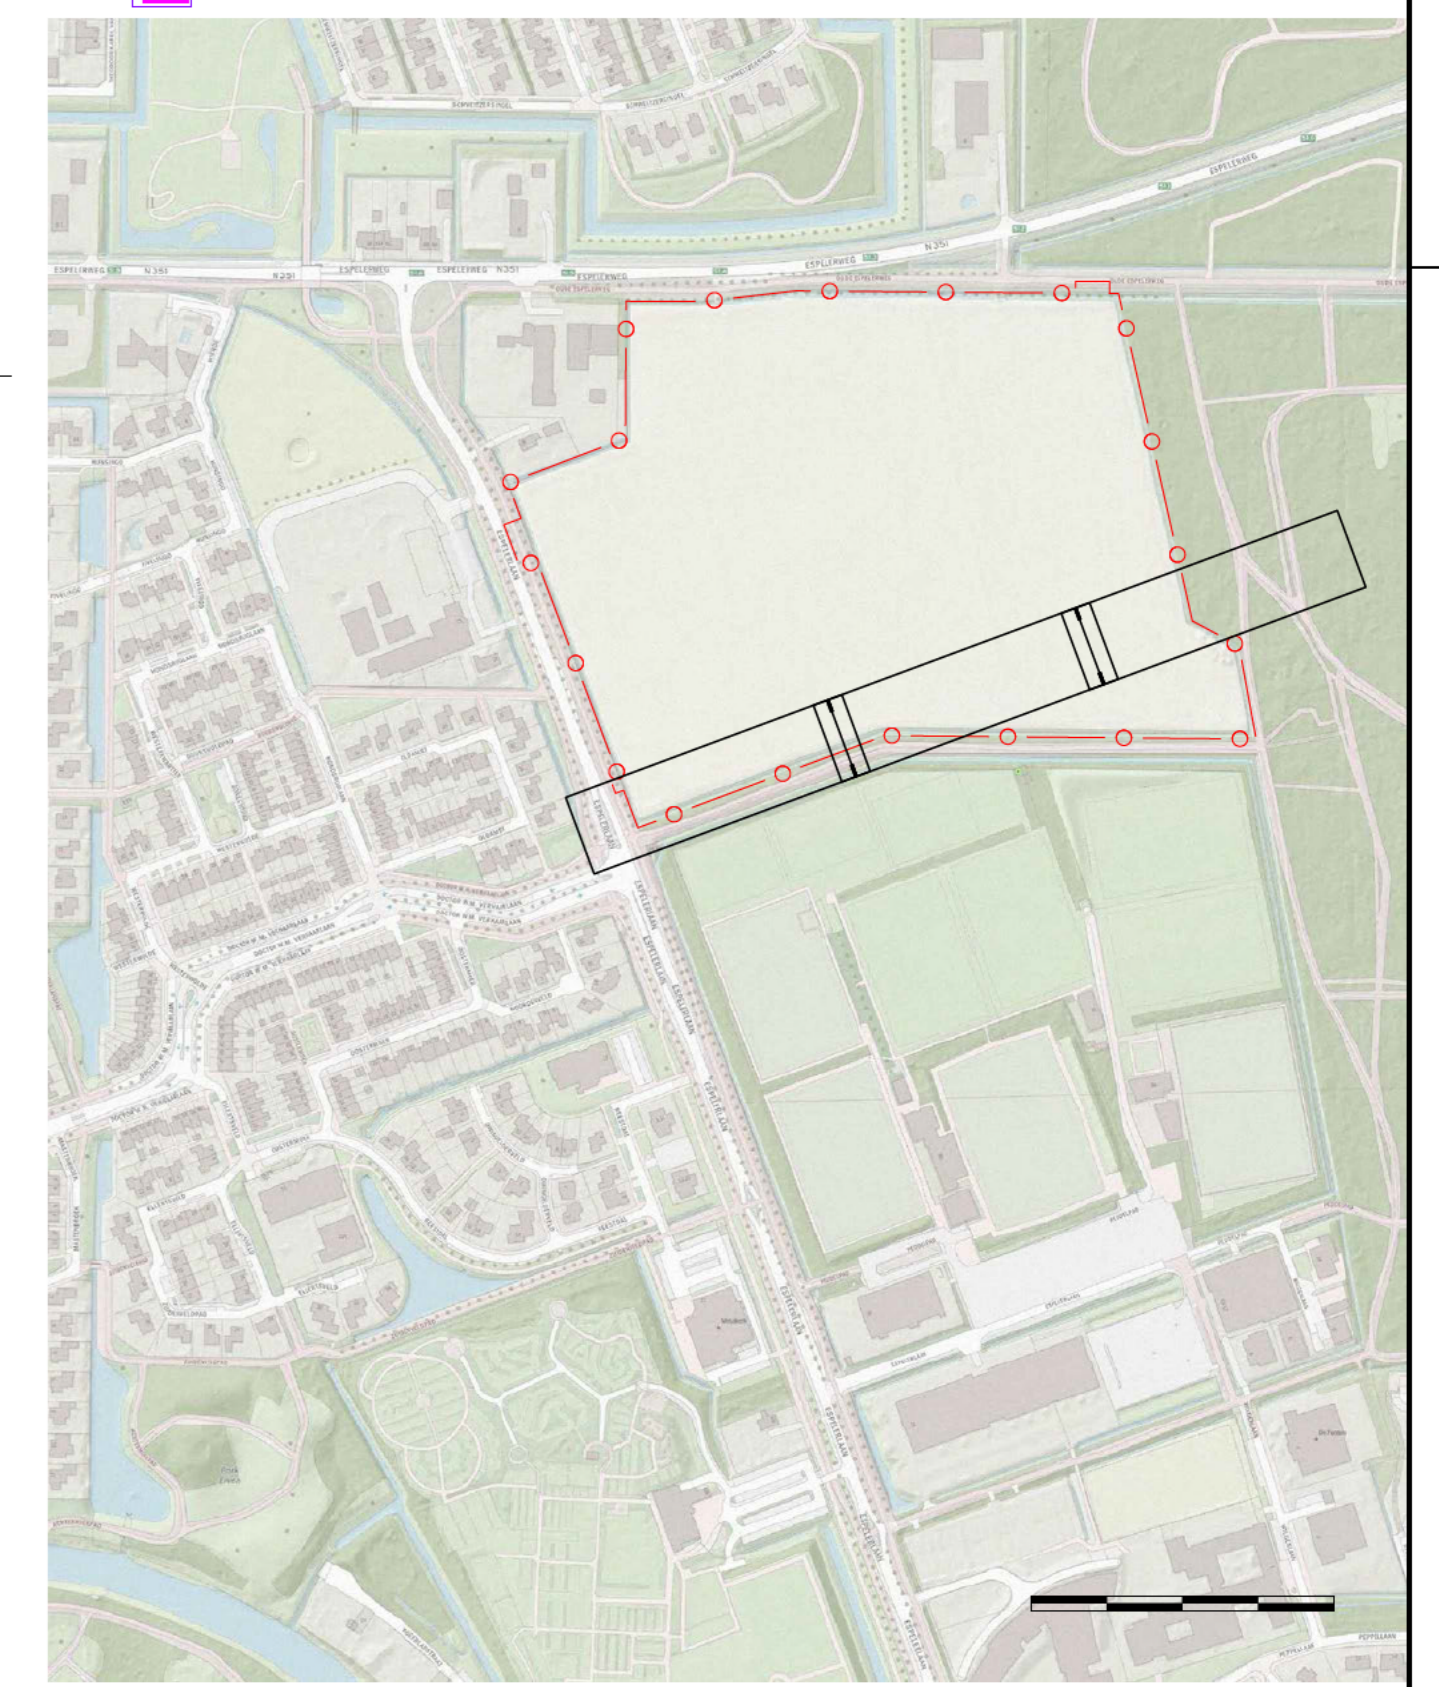

Legend and scale information:

- Scale: 1:200
- North arrow pointing towards the top-left.
- Material hatching patterns for various surfaces.
- Line styles for utility lines and boundaries.
- Symbol for a building footprint.
- Symbol for a tree.
- Symbol for a fence.
- Symbol for a gate.
- Symbol for a road.
- Symbol for a path.
- Symbol for a water feature.
- Symbol for a boundary.
- Symbol for a specific material.

Maten in meters, tenzij anders aangegeven  
 Materialen in millimeters  
 Hoogtepunten in meters G.A.S., N.A.P.

**CONCEPT**

Gemeente Noordoostpolder  
 Project: WRM Kavel Rozenwijk  
 Situatiekening WRM Vrijstelling

Projectnummer	Tekeningnummer	Verse	Datum van uitgave	Oorspronkelijke Voorontwerp	Contaknummer
51018997	51018997-T001-L01	1.0	14-06-2024		
Blz	Van	Schaal	Formaat	Kaart	Get
01	01	1:200	A4-L (ISO)	LEEUWARDEN	